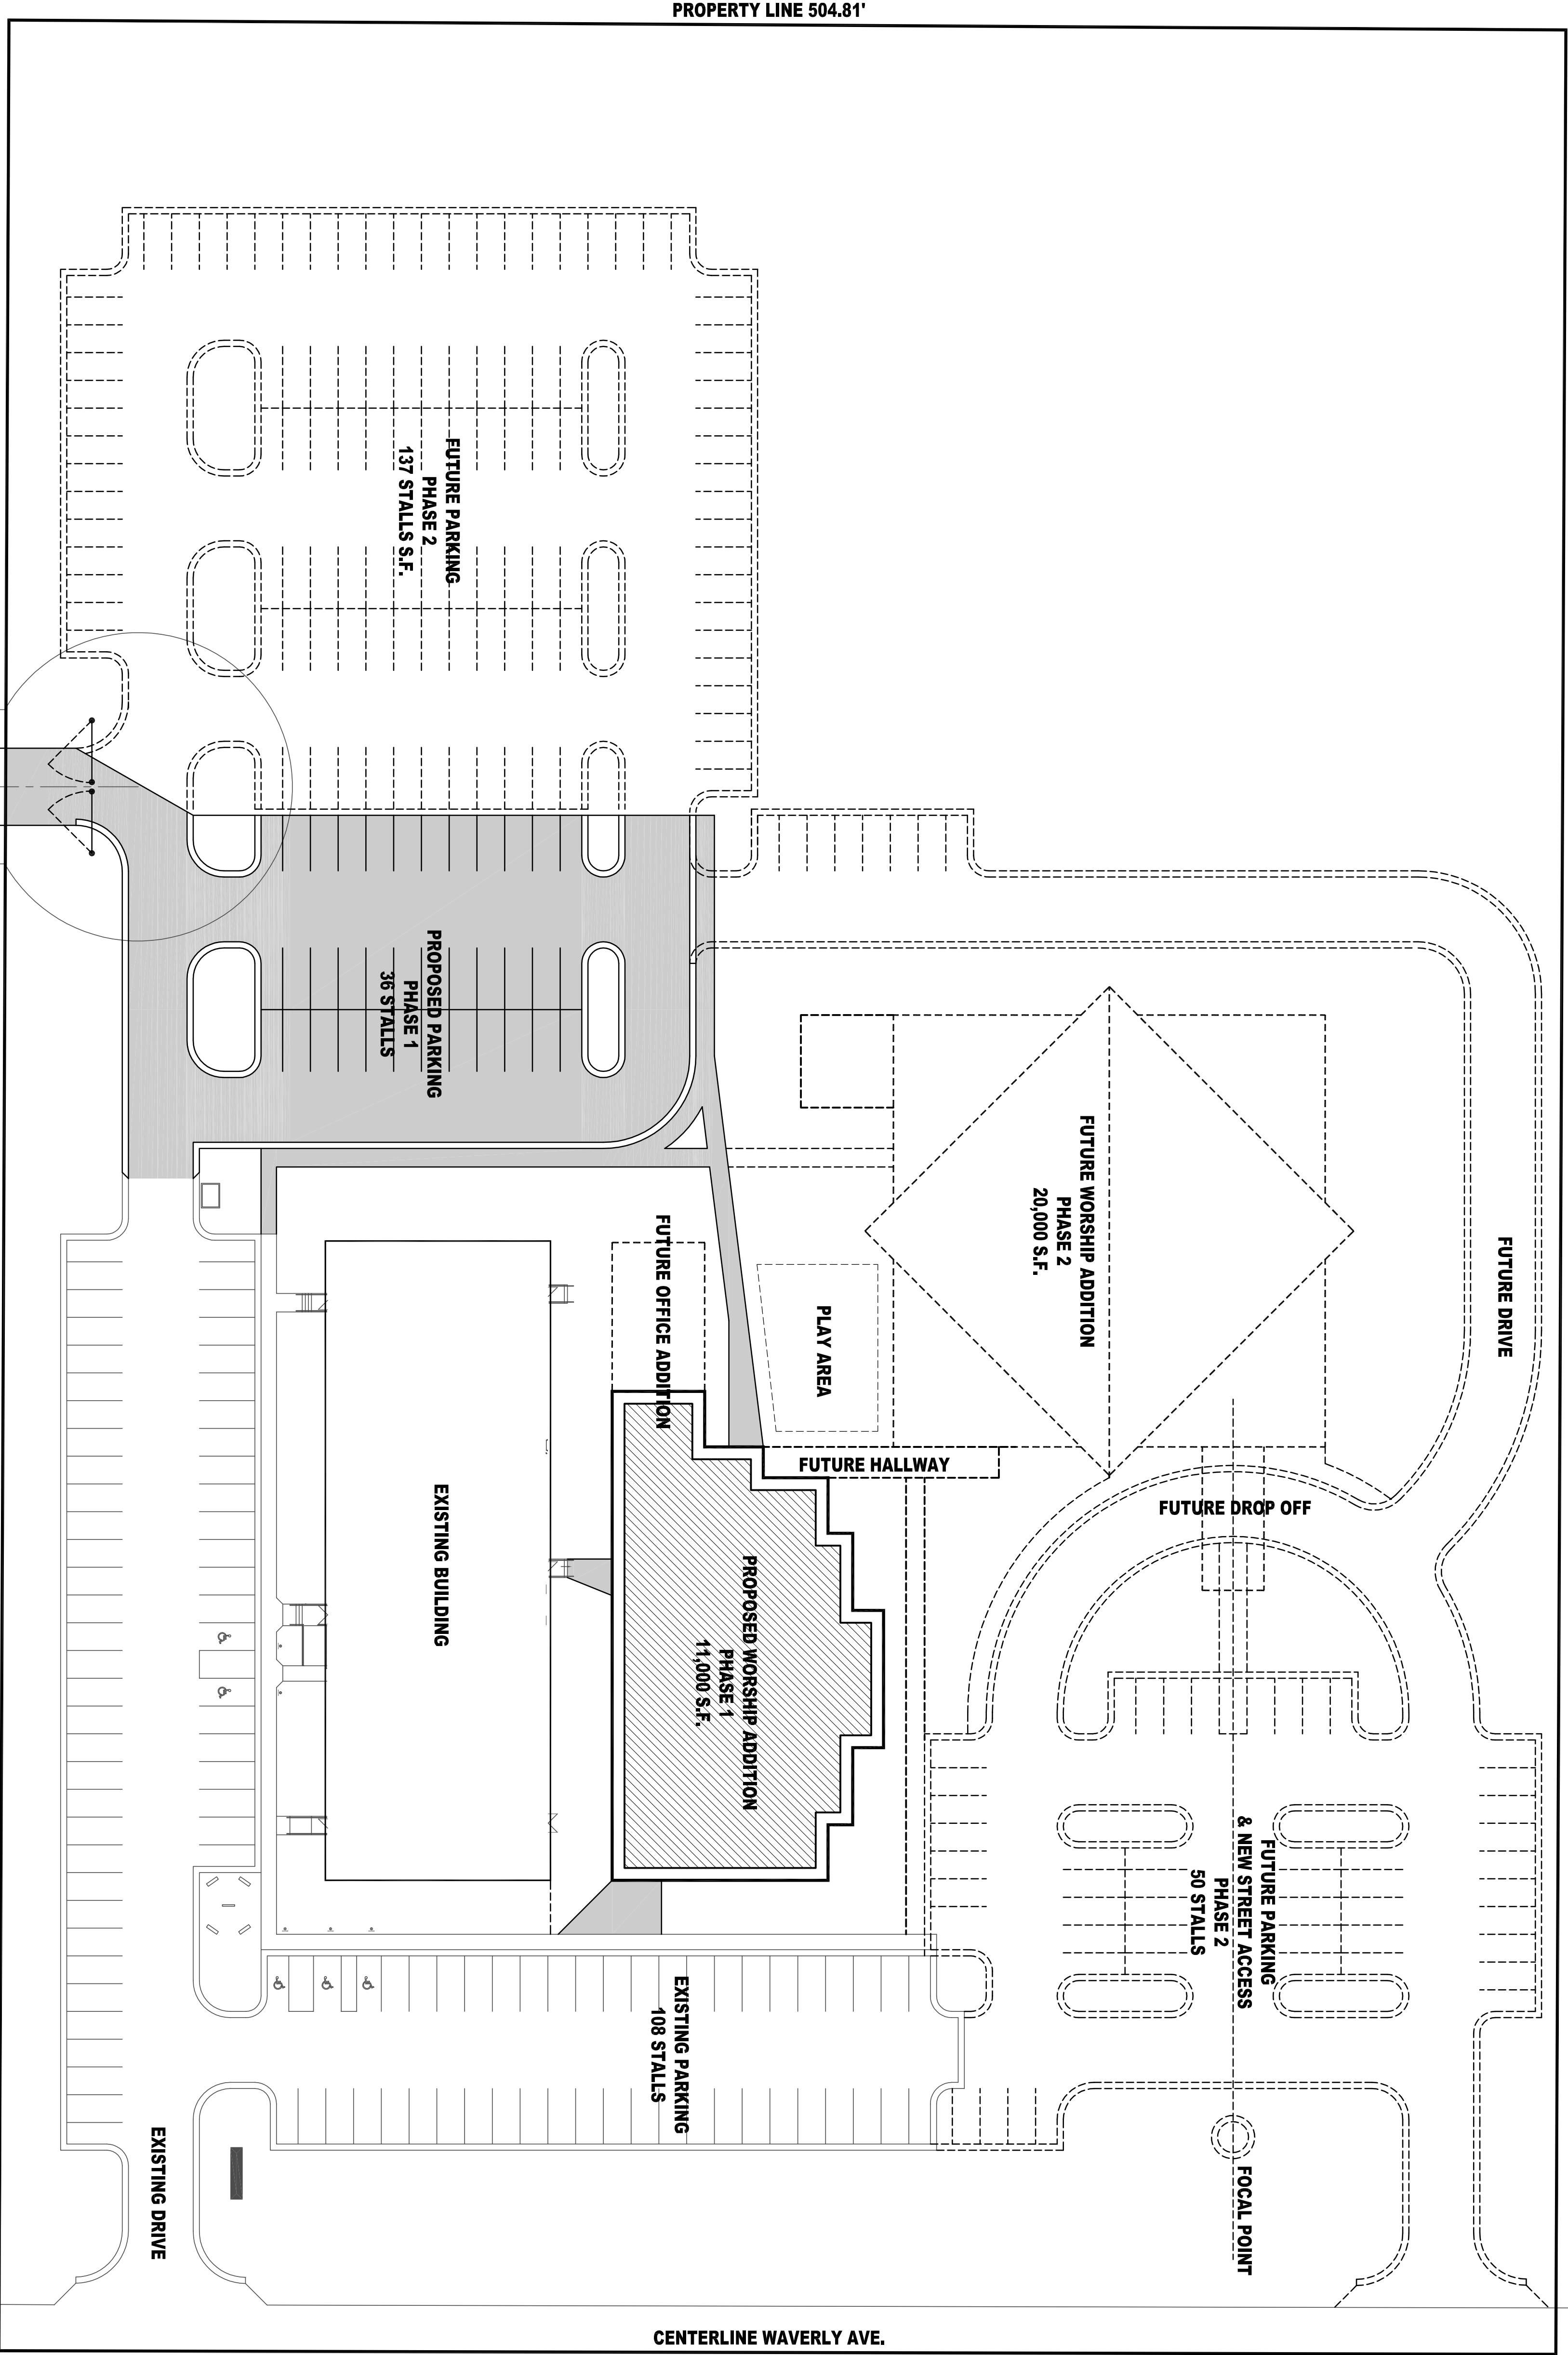

PROPERTY LINE 753.48'

11,000 SQUARE FEET PHASE 1

1" = 30'-0"

SITE MASTER PLAN B

ADDITION TO :

FELLOWSHIP BIBLE CHURCH

GARDNER, KANSAS

08-27-2009

3 OF 4